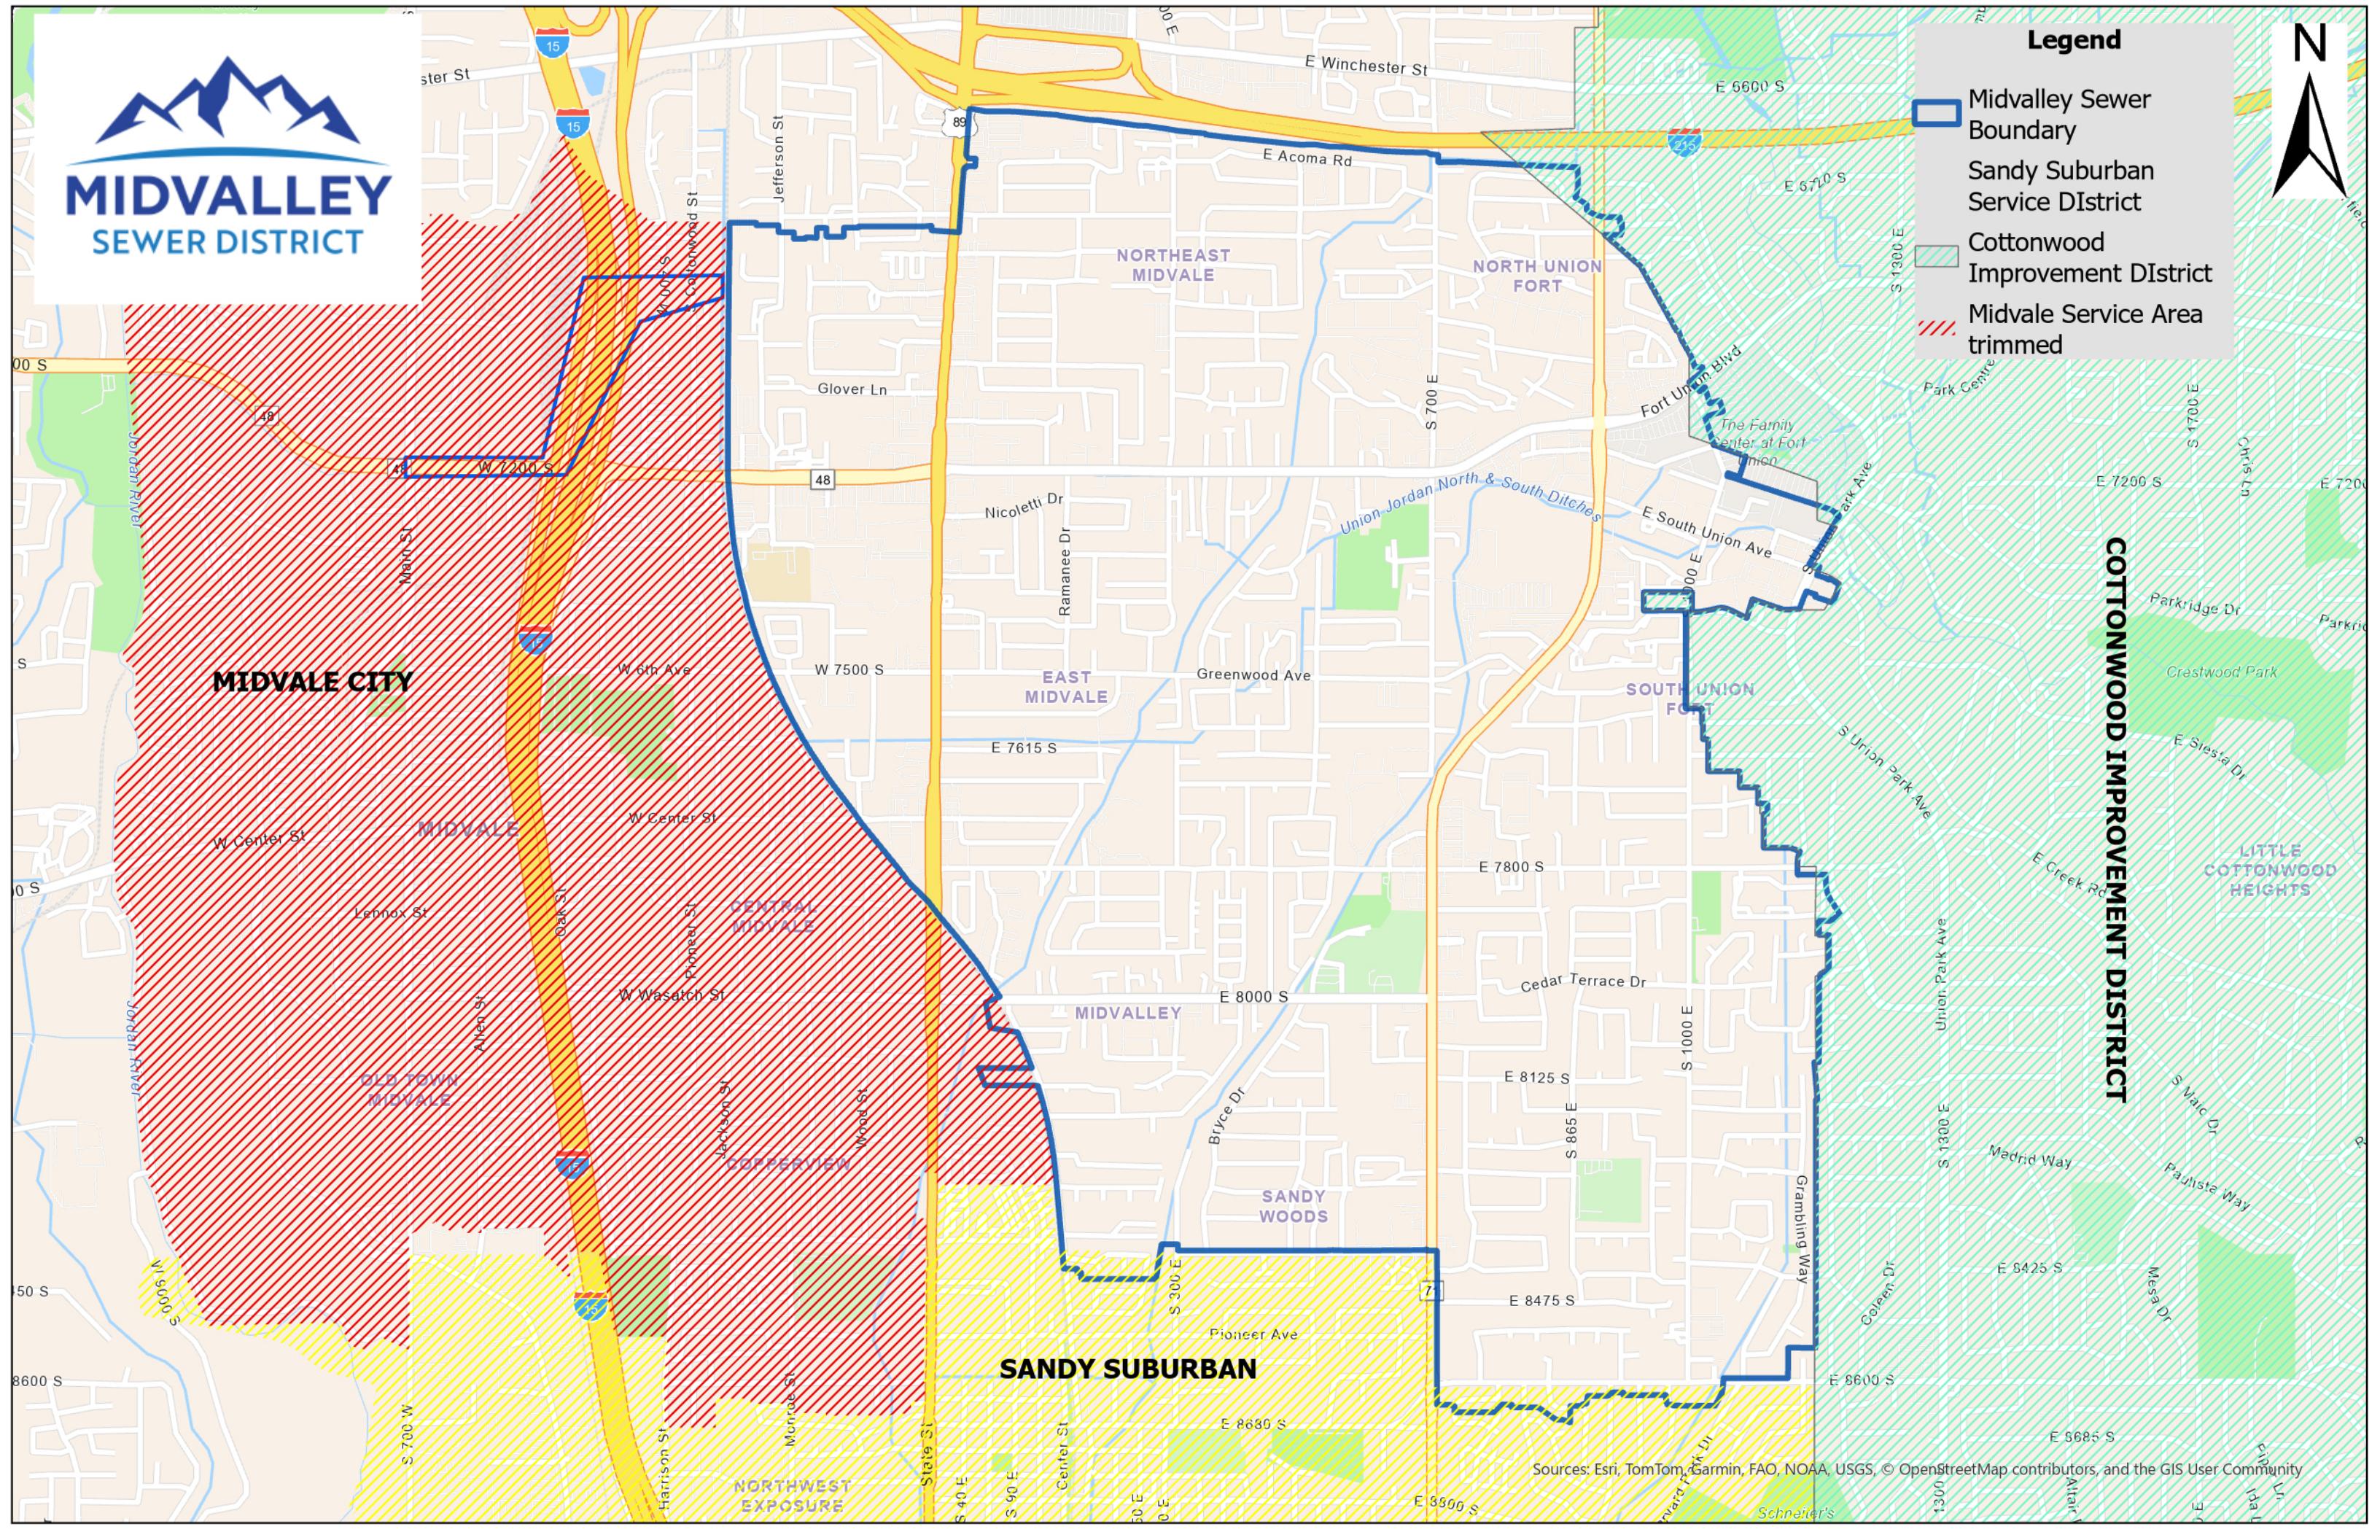

Legend

-  Midvalley Sewer Boundary
-  Sandy Suburban Service District
-  Cottonwood Improvement District
-  Midvale Service Area trimmed

COTTONWOOD IMPROVEMENT DISTRICT

SANDY SUBURBAN

MIDVALE CITY

Sources: Esri, TomTom, Garmin, FAO, NOAA, USGS, © OpenStreetMap contributors, and the GIS User Community